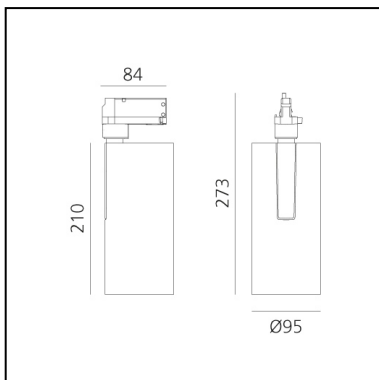

Vector Track 95 24° 3000K DALI Eutrac Black

Carlotta de Bevilacqua

DESCRIPTION

Three sizes with three different beam angles each (spot, flood, wide flood) obtained by means of refractive or hybrid optical units. Vector 55 track DALI zoom optic (22°-32°). Junction arm integrated in the spotlight's body to keep the barycentre aligned with the track and prevent any imbalance in possible suspension versions of the track. The junction allows 360° rotation and 90° tilting for maximum emission adjustment freedom. Vector 95 available only in track version. Version with compact 4-conductor (3p+n) adapter with hidden LED driver and not-dimmable phase selector.

IP20    Dimmerable: 

LUMINAIRE

- Watt: **30W**
- Delivered lumens output: **2706lm**
- CCT: **3000K**
- Efficiency: **79%**
- Efficacy: **90.22lm/W**
- CRI: **90**
- Dimmable Typology: **Dali**

Notes

220/240Vac 50/60Hz Electronic ballast included.

PRODUCT CODE: AN30704

FEATURES

- Article Code: **AN30704**
- Colour: **Black**
- Installation: **ProjectorTrack**
- Series: **Architectural Indoor**
- Environment: **Indoor**
- design by: **Carlotta de Bevilacqua**

DIMENSIONS

- Height: **cm 27.3**
- Diameter: **cm 9.5**
- Base Length: **cm 8.4**
- Inclination: **-90+90**
- Rotation: **360°**

SOURCES INCLUDED

- Category: **Led**
- Number: **1**
- Watt: **35W**
- Color temperature (K): **3000K**
- CRI: **90**