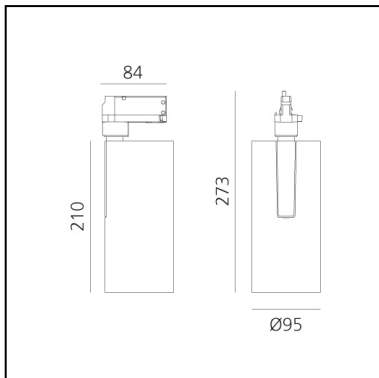

Vector Track 95 24° 3000K DALI Eutrac Brushed copper

Carlotta de Bevilacqua

IP20    Dimmerable: 

LUMINAIRE

- Watt: **30W**
- Delivered lumens output: **2706lm**
- CCT: **3000K**
- Efficiency: **79%**
- Efficacy: **90.22lm/W**
- CRI: **90**
- Dimmable Typology: **Dali**

Notes

220/240Vac 50/60Hz Electronic ballast included.

DESCRIPTION

Three sizes with three different beam angles each (spot, flood, wide flood) obtained by means of refractive or hybrid optical units. Vector 55 track DALI zoom optic (22°-32°). Junction arm integrated in the spotlight's body to keep the barycentre aligned with the track and prevent any imbalance in possible suspension versions of the track. The junction allows 360° rotation and 90° tilting for maximum emission adjustment freedom. Vector 95 available only in track version. Version with compact 4-conductor (3p+n) adapter with hidden LED driver and not-dimmable phase selector.

PRODUCT CODE: AN30718

FEATURES

- Article Code: **AN30718**
- Colour: **Brushed Copper**
- Installation: **ProjectorTrack**
- Series: **Architectural Indoor**
- Environment: **Indoor**
- design by: **Carlotta de Bevilacqua**

DIMENSIONS

- Height: **cm 27.3**
- Diameter: **cm 9.5**
- Base Length: **cm 8.4**
- Inclination: **-90+90**
- Rotation: **360°**

SOURCES INCLUDED

- Category: **Led**
- Number: **1**
- Watt: **35W**
- Color temperature (K): **3000K**
- CRI: **90**