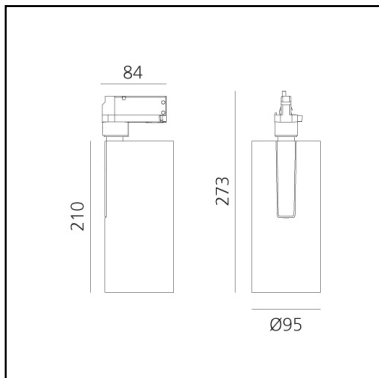

Vector Track 95 24° 3000K DALI Eutrac Brushed silver

Carlotta de Bevilacqua

IP20    Dimmerable: 

LUMINAIRE

- Watt: **30W**
- Delivered lumens output: **2706lm**
- CCT: **3000K**
- Efficiency: **79%**
- Efficacy: **90.22lm/W**
- CRI: **90**
- Dimmable Typology: **Dali**

Notes

220/240Vac 50/60Hz Electronic ballast included.

DESCRIPTION

Three sizes with three different beam angles each (spot, flood, wide flood) obtained by means of refractive or hybrid optical units. Vector 55 track DALI zoom optic (22°-32°). Junction arm integrated in the spotlight's body to keep the barycentre aligned with the track and prevent any imbalance in possible suspension versions of the track. The junction allows 360° rotation and 90° tilting for maximum emission adjustment freedom. Vector 95 available only in track version. Version with compact 4-conductor (3p+n) adapter with hidden LED driver and not-dimmable phase selector.

PRODUCT CODE: AN30715

FEATURES

- Article Code: **AN30715**
- Colour: **Brushed Silver**
- Installation: **ProjectorTrack**
- Series: **Architectural Indoor**
- Environment: **Indoor**
- design by: **Carlotta de Bevilacqua**

DIMENSIONS

- Height: **cm 27.3**
- Diameter: **cm 9.5**
- Base Length: **cm 8.4**
- Inclination: **-90+90**
- Rotation: **360°**

SOURCES INCLUDED

- Category: **Led**
- Number: **1**
- Watt: **35W**
- Color temperature (K): **3000K**
- CRI: **90**