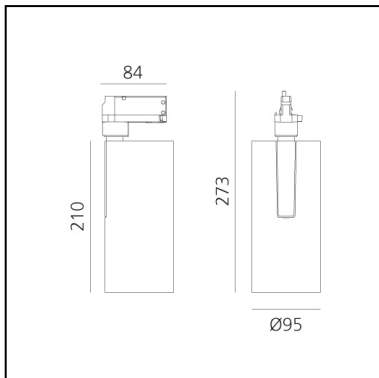

Vector Track 95 24° 3000K DALI Eutrac White

Carlotta de Bevilacqua

IP20    Dimmerable: 

LUMINAIRE

- Watt: **30W**
- Delivered lumens output: **2706lm**
- CCT: **3000K**
- Efficiency: **79%**
- Efficacy: **90.22lm/W**
- CRI: **90**
- Dimmable Typology: **Dali**

Notes

220/240Vac 50/60Hz Electronic ballast included.

DESCRIPTION

Three sizes with three different beam angles each (spot, flood, wide flood) obtained by means of refractive or hybrid optical units. Vector 55 track DALI zoom optic (22°-32°). Junction arm integrated in the spotlight's body to keep the barycentre aligned with the track and prevent any imbalance in possible suspension versions of the track. The junction allows 360° rotation and 90° tilting for maximum emission adjustment freedom. Vector 95 available only in track version. Version with compact 4-conductor (3p+n) adapter with hidden LED driver and not-dimmable phase selector.

PRODUCT CODE: AN30701

FEATURES

- Article Code: **AN30701**
- Colour: **White**
- Installation: **ProjectorTrack**
- Series: **Architectural Indoor**
- Environment: **Indoor**
- design by: **Carlotta de Bevilacqua**

DIMENSIONS

- Height: **cm 27.3**
- Diameter: **cm 9.5**
- Base Length: **cm 8.4**
- Inclination: **-90+90**
- Rotation: **360°**

SOURCES INCLUDED

- Category: **Led**
- Number: **1**
- Watt: **35W**
- Color temperature (K): **3000K**
- CRI: **90**