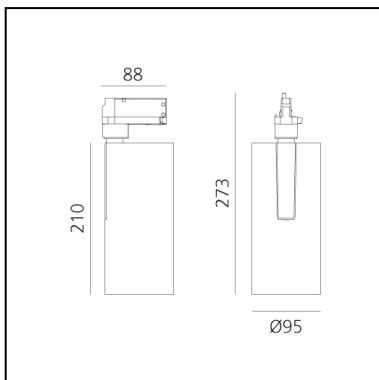

Vector Track 95 24° 3000K Undimmable Black

Carlotta de Bevilacqua

DESCRIPTION

Three sizes with three different beam angles each (spot, flood, wide flood) obtained by means of refractive or hybrid optical units. Vector 55 track DALI zoom optic (22°-32°). Junction arm integrated in the spotlight's body to keep the barycentre aligned with the track and prevent any imbalance in possible suspension versions of the track. The junction allows 360° rotation and 90° tilting for maximum emission adjustment freedom. Vector 95 available only in track version. Version with compact 4-conductor (3p+n) adapter with hidden LED driver and not-dimmable phase selector.

IP20   

LUMINAIRE

- Watt: **30W**
- Delivered lumens output: **2706lm**
- CCT: **3000K**
- Efficiency: **79%**
- Efficacy: **90.22lm/W**
- CRI: **90**

Notes

220/240Vac 50/60Hz Electronic ballast included.

PRODUCT CODE: AN20204

FEATURES

- Article Code: **AN20204**
- Colour: **Black**
- Installation: **ProjectorTrack**
- Series: **Architectural Indoor**
- Environment: **Indoor**
- design by: **Carlotta de Bevilacqua**

DIMENSIONS

- Height: **cm 27.3**
- Diameter: **cm 9.5**
- Base Length: **cm 8.8**
- Inclination: **-90+90**
- Rotation: **360°**

SOURCES INCLUDED

- Category: **Led**
- Number: **1**
- Watt: **35W**
- Color temperature (K): **3000K**
- CRI: **90**