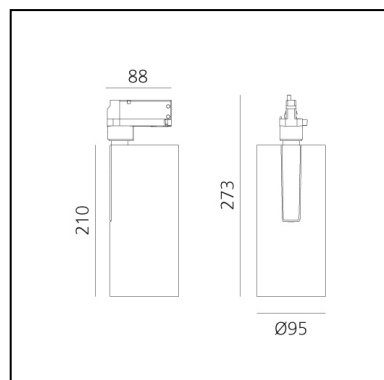

Vector Track 95 24° 3000K Undimmable Brushed bronze

Carlotta de Bevilacqua

DESCRIPTION

Three sizes with three different beam angles each (spot, flood, wide flood) obtained by means of refractive or hybrid optical units. Vector 55 track DALI zoom optic (22°-32°). Junction arm integrated in the spotlight's body to keep the barycentre aligned with the track and prevent any imbalance in possible suspension versions of the track. The junction allows 360° rotation and 90° tilting for maximum emission adjustment freedom. Vector 95 available only in track version. Version with compact 4-conductor (3p+n) adapter with hidden LED driver and not-dimmable phase selector.

IP20   

PRODUCT CODE: AN20220

FEATURES

- Article Code: **AN20220**
- Colour: **Brushed Bronze**
- Installation: **ProjectorTrack**
- Series: **Architectural Indoor**
- Environment: **Indoor**
- design by: **Carlotta de Bevilacqua**

DIMENSIONS

- Height: **cm 27.3**
- Diameter: **cm 9.5**
- Base Length: **cm 8.8**
- Inclination: **-90+90**
- Rotation: **360°**

SOURCES INCLUDED

- Category: **Led**
- Number: **1**
- Watt: **35W**
- Color temperature (K): **3000K**
- CRI: **90**