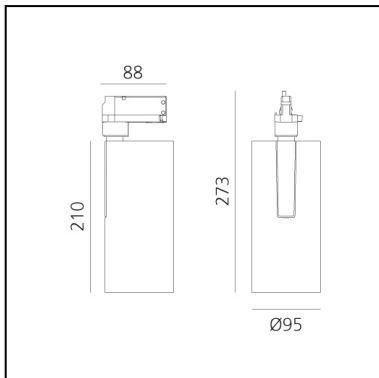

## LUMINAIRE

- Watt: **30W**
- Delivered lumens output: **2706lm**
- CCT: **3000K**
- Efficiency: **79%**
- Efficacy: **90.22lm/W**
- CRI: **90**

## DIMENSIONS

- Height: **cm 27.3**
- Diameter: **cm 9.5**
- Base Length: **cm 8.8**
- Inclination: **-90+90**
- Rotation: **360°**