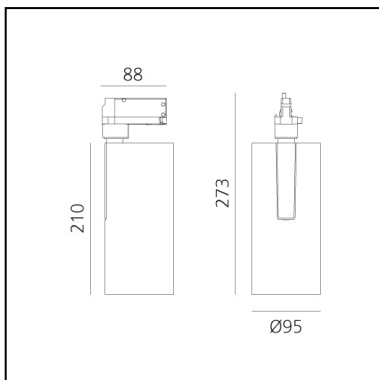

Vector Track 95 24° 3000K Undimmable Brushed silver

Carlotta de Bevilacqua

IP20   

LUMINAIRE

- Watt: **30W**
- Delivered lumens output: **2706lm**
- CCT: **3000K**
- Efficiency: **79%**
- Efficacy: **90.22lm/W**
- CRI: **90**

Notes

220/240Vac 50/60Hz Electronic ballast included.

DESCRIPTION

Three sizes with three different beam angles each (spot, flood, wide flood) obtained by means of refractive or hybrid optical units. Vector 55 track DALI zoom optic (22°-32°). Junction arm integrated in the spotlight's body to keep the barycentre aligned with the track and prevent any imbalance in possible suspension versions of the track. The junction allows 360° rotation and 90° tilting for maximum emission adjustment freedom. Vector 95 available only in track version. Version with compact 4-conductor (3p+n) adapter with hidden LED driver and not-dimmable phase selector.

DIMENSIONS

- Height: **cm 27.3**
- Diameter: **cm 9.5**
- Base Length: **cm 8.8**
- Inclination: **-90+90**
- Rotation: **360°**

SOURCES INCLUDED

- Category: **Led**
- Number: **1**
- Watt: **35W**
- Color temperature (K): **3000K**
- CRI: **90**