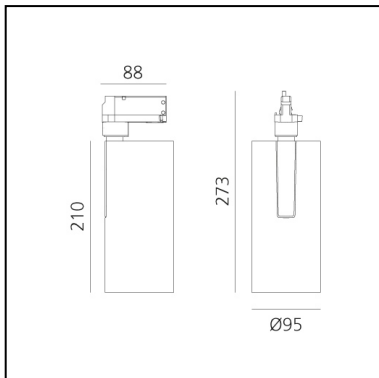

Vector Track 95 24° 3000K Undimmable White

Carlotta de Bevilacqua

IP20   

LUMINAIRE

- Watt: **30W**
- Delivered lumens output: **2706lm**
- CCT: **3000K**
- Efficiency: **79%**
- Efficacy: **90.22lm/W**
- CRI: **90**

Notes

220/240Vac 50/60Hz Electronic ballast included.

DESCRIPTION

Three sizes with three different beam angles each (spot, flood, wide flood) obtained by means of refractive or hybrid optical units. Vector 55 track DALI zoom optic (22°-32°). Junction arm integrated in the spotlight's body to keep the barycentre aligned with the track and prevent any imbalance in possible suspension versions of the track. The junction allows 360° rotation and 90° tilting for maximum emission adjustment freedom. Vector 95 available only in track version. Version with compact 4-conductor (3p+n) adapter with hidden LED driver and not-dimmable phase selector.

PRODUCT CODE: AN20201

FEATURES

- Article Code: **AN20201**
- Colour: **White**
- Installation: **ProjectorTrack**
- Series: **Architectural Indoor**
- Environment: **Indoor**
- design by: **Carlotta de Bevilacqua**

DIMENSIONS

- Height: **cm 27.3**
- Diameter: **cm 9.5**
- Base Length: **cm 8.8**
- Inclination: **-90+90**
- Rotation: **360°**

SOURCES INCLUDED

- Category: **Led**
- Number: **1**
- Watt: **35W**
- Color temperature (K): **3000K**
- CRI: **90**