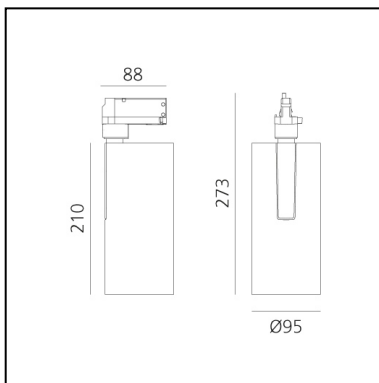

## DESCRIPTION

Three sizes with three different beam angles each (spot, flood, wide flood) obtained by means of refractive or hybrid optical units. Vector 55 track DALI zoom optic (22°-32°). Junction arm integrated in the spotlight's body to keep the barycentre aligned with the track and prevent any imbalance in possible suspension versions of the track. The junction allows 360° rotation and 90° tilting for maximum emission adjustment freedom. Vector 95 available only in track version. Version with compact 4-conductor (3p+n) adapter with hidden LED driver and not-dimmable phase selector.

## LUMINAIRE

- Watt: **30W**
- Delivered lumens output: **2748lm**
- CCT: **4000K**
- Efficiency: **79%**
- Efficacy: **91.61lm/W**
- CRI: **90**
- Dimmable Typology: **Dali**

## DIMENSIONS

- Height: **cm 27.3**
- Diameter: **cm 9.5**
- Base Length: **cm 8.8**
- Inclination: **-90+90**
- Rotation: **360°**