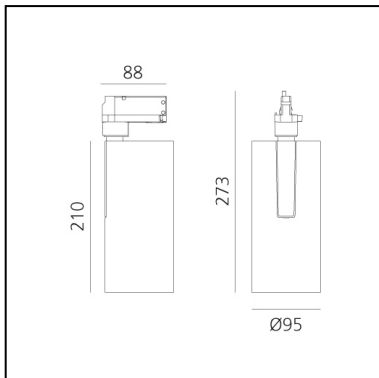

Vector Track 95 24° 4000K DALI Brushed Bronze

Carlotta de Bevilacqua

IP20    Dimmerable: 

LUMINAIRE

- Watt: **30W**
- Delivered lumens output: **2748lm**
- CCT: **4000K**
- Efficiency: **79%**
- Efficacy: **91.61lm/W**
- CRI: **90**
- Dimmable Typology: **Dali**

Notes

220/240Vac 50/60Hz Electronic ballast included.

DESCRIPTION

Three sizes with three different beam angles each (spot, flood, wide flood) obtained by means of refractive or hybrid optical units. Vector 55 track DALI zoom optic (22°-32°). Junction arm integrated in the spotlight's body to keep the barycentre aligned with the track and prevent any imbalance in possible suspension versions of the track. The junction allows 360° rotation and 90° tilting for maximum emission adjustment freedom. Vector 95 available only in track version. Version with compact 4-conductor (3p+n) adapter with hidden LED driver and not-dimmable phase selector.

DIMENSIONS

- Height: **cm 27.3**
- Diameter: **cm 9.5**
- Base Length: **cm 8.8**
- Inclination: **-90+90**
- Rotation: **360°**

SOURCES INCLUDED

- Category: **Led**
- Number: **1**
- Watt: **35W**
- Color temperature (K): **4000K**
- CRI: **90**