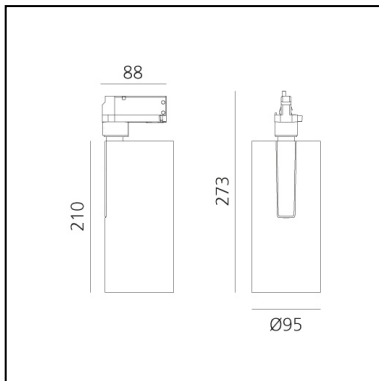

Vector Track 95 24° 4000K DALI Brushed Copper

Carlotta de Bevilacqua

IP20    Dimmerable: 

LUMINAIRE

- Watt: **30W**
- Delivered lumens output: **2748lm**
- CCT: **4000K**
- Efficiency: **79%**
- Efficacy: **91.61lm/W**
- CRI: **90**
- Dimmable Typology: **Dali**

Notes

220/240Vac 50/60Hz Electronic ballast included.

DESCRIPTION

Three sizes with three different beam angles each (spot, flood, wide flood) obtained by means of refractive or hybrid optical units. Vector 55 track DALI zoom optic (22°-32°). Junction arm integrated in the spotlight's body to keep the barycentre aligned with the track and prevent any imbalance in possible suspension versions of the track. The junction allows 360° rotation and 90° tilting for maximum emission adjustment freedom. Vector 95 available only in track version. Version with compact 4-conductor (3p+n) adapter with hidden LED driver and not-dimmable phase selector.

PRODUCT CODE: AN25718

FEATURES

- Article Code: **AN25718**
- Colour: **Brushed Copper**
- Installation: **ProjectorTrack**
- Series: **Architectural Indoor**
- Environment: **Indoor**
- design by: **Carlotta de Bevilacqua**

DIMENSIONS

- Height: **cm 27.3**
- Diameter: **cm 9.5**
- Base Length: **cm 8.8**
- Inclination: **-90+90**
- Rotation: **360°**

SOURCES INCLUDED

- Category: **Led**
- Number: **1**
- Watt: **35W**
- Color temperature (K): **4000K**
- CRI: **90**