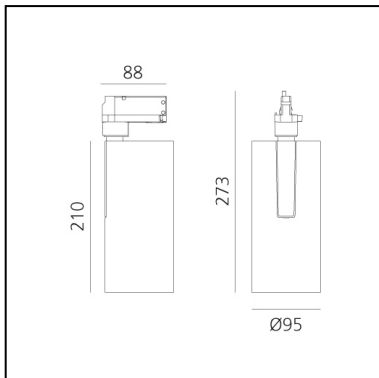

## LUMINAIRE

- Watt: **30W**
- Delivered lumens output: **2748lm**
- CCT: **4000K**
- Efficiency: **79%**
- Efficacy: **91.61lm/W**
- CRI: **90**
- Dimmable Typology: **Dali**

## DIMENSIONS

- Height: **cm 27.3**
- Diameter: **cm 9.5**
- Base Length: **cm 8.8**
- Inclination: **-90+90**
- Rotation: **360°**