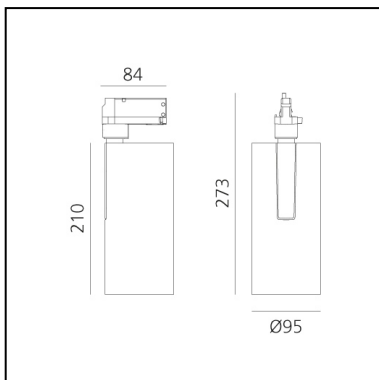

Vector Track 95 24° 4000K DALI Eutrac Black

Carlotta de Bevilacqua

DESCRIPTION

Three sizes with three different beam angles each (spot, flood, wide flood) obtained by means of refractive or hybrid optical units. Vector 55 track DALI zoom optic (22°-32°). Junction arm integrated in the spotlight's body to keep the barycentre aligned with the track and prevent any imbalance in possible suspension versions of the track. The junction allows 360° rotation and 90° tilting for maximum emission adjustment freedom. Vector 95 available only in track version. Version with compact 4-conductor (3p+n) adapter with hidden LED driver and not-dimmable phase selector.

IP20    Dimmerable: 

LUMINAIRE

- Watt: **30W**
- Delivered lumens output: **2748lm**
- CCT: **4000K**
- Efficiency: **79%**
- Efficacy: **91.61lm/W**
- CRI: **90**
- Dimmable Typology: **Dali**

Notes

220/240Vac 50/60Hz Electronic ballast included.

PRODUCT CODE: AN35704

FEATURES

- Article Code: **AN35704**
- Colour: **Black**
- Installation: **ProjectorTrack**
- Series: **Architectural Indoor**
- Environment: **Indoor**
- design by: **Carlotta de Bevilacqua**

DIMENSIONS

- Height: **cm 27.3**
- Diameter: **cm 9.5**
- Base Length: **cm 8.4**
- Inclination: **-90+90**
- Rotation: **360°**

SOURCES INCLUDED

- Category: **Led**
- Number: **1**
- Watt: **35W**
- Color temperature (K): **4000K**
- CRI: **90**