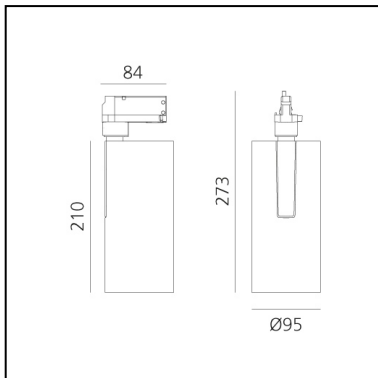

Vector Track 95 24° 4000K DALI Eutrac Brushed Copper

Carlotta de Bevilacqua

IP20    Dimmerable: 

LUMINAIRE

- Watt: **30W**
- Delivered lumens output: **2748lm**
- CCT: **4000K**
- Efficiency: **79%**
- Efficacy: **91.61lm/W**
- CRI: **90**
- Dimmable Typology: **Dali**

Notes

220/240Vac 50/60Hz Electronic ballast included.

DESCRIPTION

Three sizes with three different beam angles each (spot, flood, wide flood) obtained by means of refractive or hybrid optical units. Vector 55 track DALI zoom optic (22°-32°). Junction arm integrated in the spotlight's body to keep the barycentre aligned with the track and prevent any imbalance in possible suspension versions of the track. The junction allows 360° rotation and 90° tilting for maximum emission adjustment freedom. Vector 95 available only in track version. Version with compact 4-conductor (3p+n) adapter with hidden LED driver and not-dimmable phase selector.

PRODUCT CODE: AN35718

FEATURES

- Article Code: **AN35718**
- Colour: **Brushed Copper**
- Installation: **ProjectorTrack**
- Series: **Architectural Indoor**
- Environment: **Indoor**
- design by: **Carlotta de Bevilacqua**

DIMENSIONS

- Height: **cm 27.3**
- Diameter: **cm 9.5**
- Base Length: **cm 8.4**
- Inclination: **-90+90**
- Rotation: **360°**

SOURCES INCLUDED

- Category: **Led**
- Number: **1**
- Watt: **35W**
- Color temperature (K): **4000K**
- CRI: **90**