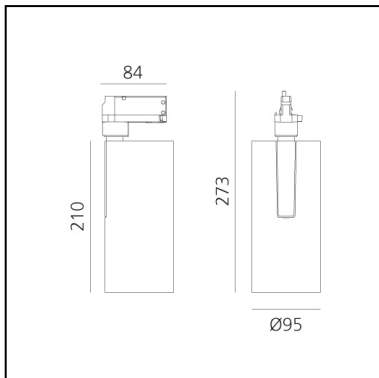

Vector Track 95 24° 4000K DALI Eutrac Brushed Silver

Carlotta de Bevilacqua

IP20    Dimmerable: 

LUMINAIRE

- Watt: **30W**
- Delivered lumens output: **2748lm**
- CCT: **4000K**
- Efficiency: **79%**
- Efficacy: **91.61lm/W**
- CRI: **90**
- Dimmable Typology: **Dali**

Notes

220/240Vac 50/60Hz Electronic ballast included.

DESCRIPTION

Three sizes with three different beam angles each (spot, flood, wide flood) obtained by means of refractive or hybrid optical units. Vector 55 track DALI zoom optic (22°-32°). Junction arm integrated in the spotlight's body to keep the barycentre aligned with the track and prevent any imbalance in possible suspension versions of the track. The junction allows 360° rotation and 90° tilting for maximum emission adjustment freedom. Vector 95 available only in track version. Version with compact 4-conductor (3p+n) adapter with hidden LED driver and not-dimmable phase selector.

PRODUCT CODE: AN35715

FEATURES

- Article Code: **AN35715**
- Colour: **Brushed Silver**
- Installation: **ProjectorTrack**
- Series: **Architectural Indoor**
- Environment: **Indoor**
- design by: **Carlotta de Bevilacqua**

DIMENSIONS

- Height: **cm 27.3**
- Diameter: **cm 9.5**
- Base Length: **cm 8.4**
- Inclination: **-90+90**
- Rotation: **360°**

SOURCES INCLUDED

- Category: **Led**
- Number: **1**
- Watt: **35W**
- Color temperature (K): **4000K**
- CRI: **90**