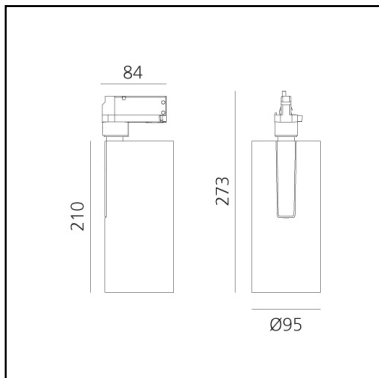

Vector Track 95 24° 4000K DALI Eutrac White

Carlotta de Bevilacqua

IP20    Dimmerable: 

LUMINAIRE

- Watt: **30W**
- Delivered lumens output: **2748lm**
- CCT: **4000K**
- Efficiency: **79%**
- Efficacy: **91.61lm/W**
- CRI: **90**
- Dimmable Typology: **Dali**

Notes

220/240Vac 50/60Hz Electronic ballast included.

DESCRIPTION

Three sizes with three different beam angles each (spot, flood, wide flood) obtained by means of refractive or hybrid optical units. Vector 55 track DALI zoom optic (22°-32°). Junction arm integrated in the spotlight's body to keep the barycentre aligned with the track and prevent any imbalance in possible suspension versions of the track. The junction allows 360° rotation and 90° tilting for maximum emission adjustment freedom. Vector 95 available only in track version. Version with compact 4-conductor (3p+n) adapter with hidden LED driver and not-dimmable phase selector.

PRODUCT CODE: AN35701

FEATURES

- Article Code: **AN35701**
- Colour: **White**
- Installation: **ProjectorTrack**
- Series: **Architectural Indoor**
- Environment: **Indoor**
- design by: **Carlotta de Bevilacqua**

DIMENSIONS

- Height: **cm 27.3**
- Diameter: **cm 9.5**
- Base Length: **cm 8.4**
- Inclination: **-90+90**
- Rotation: **360°**

SOURCES INCLUDED

- Category: **Led**
- Number: **1**
- Watt: **35W**
- Color temperature (K): **4000K**
- CRI: **90**