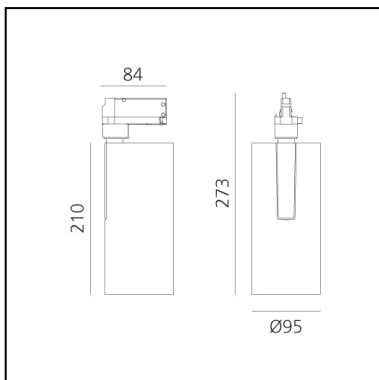

Vector Track 95 24° 4000K DALI Eutrac White

Carlotta de Bevilacqua

IP20    Dimmerable: 

LUMINAIRE

- Watt: **30W**
- Delivered lumens output: **2748lm**
- CCT: **4000K**
- Efficiency: **79%**
- Efficacy: **91.61lm/W**
- CRI: **90**
- Dimmable Typology: **Dali**

Notes

220/240Vac 50/60Hz Electronic ballast included.

DESCRIPTION

Three sizes with three different beam angles each (spot, flood, wide flood) obtained by means of refractive or hybrid optical units. Vector 55 track DALI zoom optic (22°-32°). Junction arm integrated in the spotlight's body to keep the barycentre aligned with the track and prevent any imbalance in possible suspension versions of the track. The junction allows 360° rotation and 90° tilting for maximum emission adjustment freedom. Vector 95 available only in track version. Version with compact 4-conductor (3p+n) adapter with hidden LED driver and not-dimmable phase selector.

PRODUCT CODE: AN35701

FEATURES

- Article Code: **AN35701**
- Colour: **White**
- Installation: **ProjectorTrack**
- Series: **Architectural Indoor**
- Environment: **Indoor**
- design by: **Carlotta de Bevilacqua**

DIMENSIONS

- Height: **cm 27.3**
- Diameter: **cm 9.5**
- Base Length: **cm 8.4**
- Inclination: **-90+90**
- Rotation: **360°**

SOURCES INCLUDED

- Category: **Led**
- Number: **1**
- Watt: **35W**
- Color temperature (K): **4000K**
- CRI: **90**