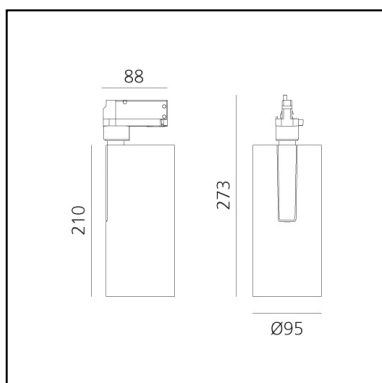

Vector Track 95 24° 4000K DALI White

Carlotta de Bevilacqua

IP20    Dimmerable: 

LUMINAIRE

- Watt: **30W**
- Delivered lumens output: **2748lm**
- CCT: **4000K**
- Efficiency: **79%**
- Efficacy: **91.61lm/W**
- CRI: **90**
- Dimmable Typology: **Dali**

Notes

220/240Vac 50/60Hz Electronic ballast included.

DESCRIPTION

Three sizes with three different beam angles each (spot, flood, wide flood) obtained by means of refractive or hybrid optical units. Vector 55 track DALI zoom optic (22°-32°). Junction arm integrated in the spotlight's body to keep the barycentre aligned with the track and prevent any imbalance in possible suspension versions of the track. The junction allows 360° rotation and 90° tilting for maximum emission adjustment freedom. Vector 95 available only in track version. Version with compact 4-conductor (3p+n) adapter with hidden LED driver and not-dimmable phase selector.

PRODUCT CODE: AN25701

FEATURES

- Article Code: **AN25701**
- Colour: **White**
- Installation: **ProjectorTrack**
- Series: **Architectural Indoor**
- Environment: **Indoor**
- design by: **Carlotta de Bevilacqua**

DIMENSIONS

- Height: **cm 27.3**
- Diameter: **cm 9.5**
- Base Length: **cm 8.8**
- Inclination: **-90+90**
- Rotation: **360°**

SOURCES INCLUDED

- Category: **Led**
- Number: **1**
- Watt: **35W**
- Color temperature (K): **4000K**
- CRI: **90**