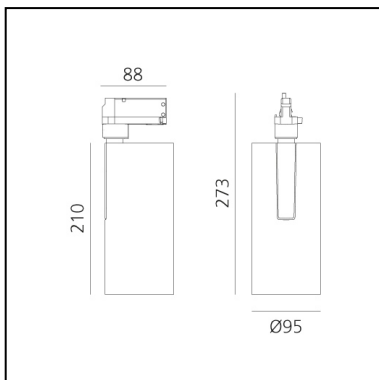

Vector Track 95 24° 4000K Undimmable Black

Carlotta de Bevilacqua

DESCRIPTION

Three sizes with three different beam angles each (spot, flood, wide flood) obtained by means of refractive or hybrid optical units. Vector 55 track DALI zoom optic (22°-32°). Junction arm integrated in the spotlight's body to keep the barycentre aligned with the track and prevent any imbalance in possible suspension versions of the track. The junction allows 360° rotation and 90° tilting for maximum emission adjustment freedom. Vector 95 available only in track version. Version with compact 4-conductor (3p+n) adapter with hidden LED driver and not-dimmable phase selector.

IP20   

LUMINAIRE

- Watt: **30W**
- Delivered lumens output: **2748lm**
- CCT: **4000K**
- Efficiency: **79%**
- Efficacy: **91.61lm/W**
- CRI: **90**

Notes

220/240Vac 50/60Hz Electronic ballast included.

PRODUCT CODE: AN25204

FEATURES

- Article Code: **AN25204**
- Colour: **Black**
- Installation: **ProjectorTrack**
- Series: **Architectural Indoor**
- Environment: **Indoor**
- design by: **Carlotta de Bevilacqua**

DIMENSIONS

- Height: **cm 27.3**
- Diameter: **cm 9.5**
- Base Length: **cm 8.8**
- Inclination: **-90+90**
- Rotation: **360°**

SOURCES INCLUDED

- Category: **Led**
- Number: **1**
- Watt: **35W**
- Color temperature (K): **4000K**
- CRI: **90**