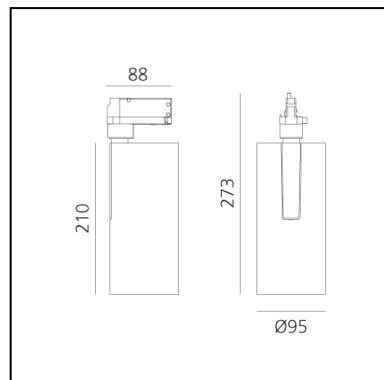

SOURCES INCLUDED

- Category: **Led**
- Number: **1**
- Watt: **35W**
- Color temperature (K): **4000K**
- CRI: **90**

LUMINAIRE

- Watt: **30W**
- Delivered lumens output: **2748lm**
- CCT: **4000K**
- Efficiency: **79%**
- Efficacy: **91.61lm/W**
- CRI: **90**

Notes

220/240Vac 50/60Hz Electronic ballast included.