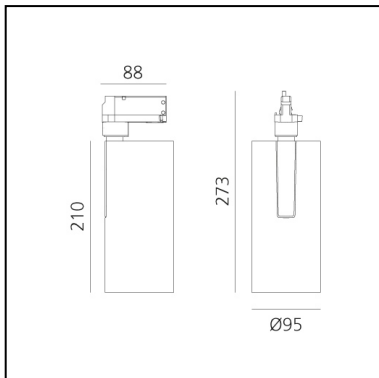

Vector Track 95 24° 4000K Undimmable Brushed Copper

Carlotta de Bevilacqua

IP20   

LUMINAIRE

- Watt: **30W**
- Delivered lumens output: **2748lm**
- CCT: **4000K**
- Efficiency: **79%**
- Efficacy: **91.61lm/W**
- CRI: **90**

Notes

220/240Vac 50/60Hz Electronic ballast included.

DESCRIPTION

Three sizes with three different beam angles each (spot, flood, wide flood) obtained by means of refractive or hybrid optical units. Vector 55 track DALI zoom optic (22°-32°). Junction arm integrated in the spotlight's body to keep the barycentre aligned with the track and prevent any imbalance in possible suspension versions of the track. The junction allows 360° rotation and 90° tilting for maximum emission adjustment freedom. Vector 95 available only in track version. Version with compact 4-conductor (3p+n) adapter with hidden LED driver and not-dimmable phase selector.

PRODUCT CODE: AN25218

FEATURES

- Article Code: **AN25218**
- Colour: **Brushed Copper**
- Installation: **ProjectorTrack**
- Series: **Architectural Indoor**
- Environment: **Indoor**
- design by: **Carlotta de Bevilacqua**

DIMENSIONS

- Height: **cm 27.3**
- Diameter: **cm 9.5**
- Base Length: **cm 8.8**
- Inclination: **-90+90**
- Rotation: **360°**

SOURCES INCLUDED

- Category: **Led**
- Number: **1**
- Watt: **35W**
- Color temperature (K): **4000K**
- CRI: **90**