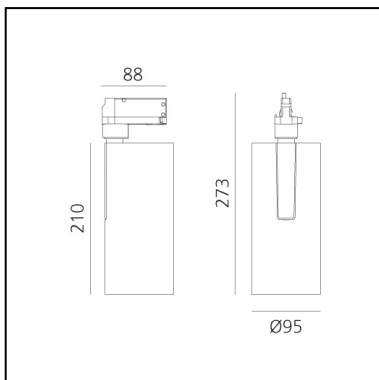

Vector Track 95 24° 4000K Undimmable Brushed Silver

Carlotta de Bevilacqua

IP20   

LUMINAIRE

- Watt: **30W**
- Delivered lumens output: **2748lm**
- CCT: **4000K**
- Efficiency: **79%**
- Efficacy: **91.61lm/W**
- CRI: **90**

Notes

220/240Vac 50/60Hz Electronic ballast included.

DESCRIPTION

Three sizes with three different beam angles each (spot, flood, wide flood) obtained by means of refractive or hybrid optical units. Vector 55 track DALI zoom optic (22°-32°). Junction arm integrated in the spotlight's body to keep the barycentre aligned with the track and prevent any imbalance in possible suspension versions of the track. The junction allows 360° rotation and 90° tilting for maximum emission adjustment freedom. Vector 95 available only in track version. Version with compact 4-conductor (3p+n) adapter with hidden LED driver and not-dimmable phase selector.

PRODUCT CODE: AN25215

FEATURES

- Article Code: **AN25215**
- Colour: **Brushed Silver**
- Installation: **ProjectorTrack**
- Series: **Architectural Indoor**
- Environment: **Indoor**
- design by: **Carlotta de Bevilacqua**

DIMENSIONS

- Height: **cm 27.3**
- Diameter: **cm 9.5**
- Base Length: **cm 8.8**
- Inclination: **-90+90**
- Rotation: **360°**

SOURCES INCLUDED

- Category: **Led**
- Number: **1**
- Watt: **35W**
- Color temperature (K): **4000K**
- CRI: **90**