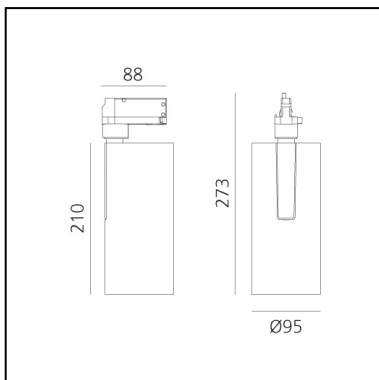

Vector Track 95 24° 4000K Undimmable White

Carlotta de Bevilacqua

IP20   

LUMINAIRE

- Watt: **30W**
- Delivered lumens output: **2748lm**
- CCT: **4000K**
- Efficiency: **79%**
- Efficacy: **91.61lm/W**
- CRI: **90**

Notes

220/240Vac 50/60Hz Electronic ballast included.

DESCRIPTION

Three sizes with three different beam angles each (spot, flood, wide flood) obtained by means of refractive or hybrid optical units. Vector 55 track DALI zoom optic (22°-32°). Junction arm integrated in the spotlight's body to keep the barycentre aligned with the track and prevent any imbalance in possible suspension versions of the track. The junction allows 360° rotation and 90° tilting for maximum emission adjustment freedom. Vector 95 available only in track version. Version with compact 4-conductor (3p+n) adapter with hidden LED driver and not-dimmable phase selector.

PRODUCT CODE: AN25201

FEATURES

- Article Code: **AN25201**
- Colour: **White**
- Installation: **ProjectorTrack**
- Series: **Architectural Indoor**
- Environment: **Indoor**
- design by: **Carlotta de Bevilacqua**

DIMENSIONS

- Height: **cm 27.3**
- Diameter: **cm 9.5**
- Base Length: **cm 8.8**
- Inclination: **-90+90**
- Rotation: **360°**

SOURCES INCLUDED

- Category: **Led**
- Number: **1**
- Watt: **35W**
- Color temperature (K): **4000K**
- CRI: **90**