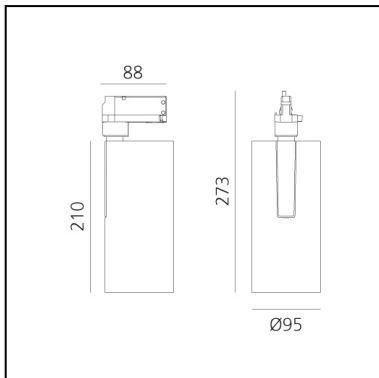

Vector Track 95 60° 2700K DALI Brushed bronze

Carlotta de Bevilacqua

IP20    Dimmerable: 

LUMINAIRE

- Watt: **30W**
- Delivered lumens output: **2559lm**
- CCT: **2700K**
- Efficiency: **78%**
- Efficacy: **85.30lm/W**
- CRI: **90**
- Dimmable Typology: **Dali**

Notes

220/240Vac 50/60Hz Electronic ballast included.

DESCRIPTION

Three sizes with three different beam angles each (spot, flood, wide flood) obtained by means of refractive or hybrid optical units. Vector 55 track DALI zoom optic (22°-32°). Junction arm integrated in the spotlight's body to keep the barycentre aligned with the track and prevent any imbalance in possible suspension versions of the track. The junction allows 360° rotation and 90° tilting for maximum emission adjustment freedom. Vector 95 available only in track version. Version with compact 4-conductor (3p+n) adapter with hidden LED driver and not-dimmable phase selector.

DIMENSIONS

- Height: **cm 27.3**
- Diameter: **cm 9.5**
- Base Length: **cm 8.8**
- Inclination: **-90+90**
- Rotation: **360°**

SOURCES INCLUDED

- Category: **Led**
- Number: **1**
- Watt: **35W**
- Color temperature (K): **2700K**