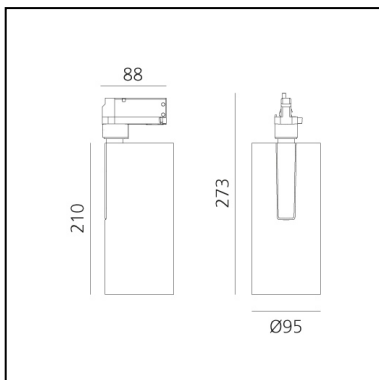

Vector Track 95 60° 2700K DALI

Brushed bronze

Carlotta de Bevilacqua

IP20    Dimmerable: 

LUMINAIRE

- Watt: **30W**
- Delivered lumens output: **2559lm**
- CCT: **2700K**
- Efficiency: **78%**
- Efficacy: **85.30lm/W**
- CRI: **90**
- Dimmable Typology: **Dali**

Notes

220/240Vac 50/60Hz Electronic ballast included.

DESCRIPTION

Three sizes with three different beam angles each (spot, flood, wide flood) obtained by means of refractive or hybrid optical units. Vector 55 track DALI zoom optic (22°-32°). Junction arm integrated in the spotlight's body to keep the barycentre aligned with the track and prevent any imbalance in possible suspension versions of the track. The junction allows 360° rotation and 90° tilting for maximum emission adjustment freedom. Vector 95 available only in track version. Version with compact 4-conductor (3p+n) adapter with hidden LED driver and not-dimmable phase selector.

DIMENSIONS

- Height: **cm 27.3**
- Diameter: **cm 9.5**
- Base Length: **cm 8.8**
- Inclination: **-90+90**
- Rotation: **360°**

SOURCES INCLUDED

- Category: **Led**
- Number: **1**
- Watt: **35W**
- Color temperature (K): **2700K**