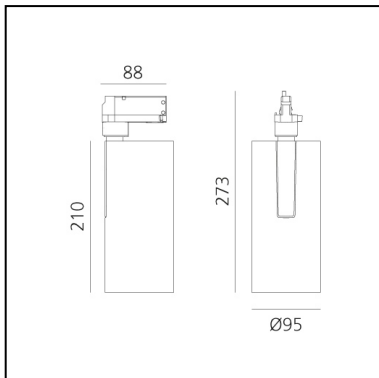

Vector Track 95 60° 2700K DALI

Brushed copper

Carlotta de Bevilacqua

IP20    Dimmerable: 

LUMINAIRE

- Watt: **30W**
- Delivered lumens output: **2559lm**
- CCT: **2700K**
- Efficiency: **78%**
- Efficacy: **85.30lm/W**
- CRI: **90**
- Dimmable Typology: **Dali**

Notes

220/240Vac 50/60Hz Electronic ballast included.

DESCRIPTION

Three sizes with three different beam angles each (spot, flood, wide flood) obtained by means of refractive or hybrid optical units. Vector 55 track DALI zoom optic (22°-32°). Junction arm integrated in the spotlight's body to keep the barycentre aligned with the track and prevent any imbalance in possible suspension versions of the track. The junction allows 360° rotation and 90° tilting for maximum emission adjustment freedom. Vector 95 available only in track version. Version with compact 4-conductor (3p+n) adapter with hidden LED driver and not-dimmable phase selector.

PRODUCT CODE: AN21818

FEATURES

- Article Code: **AN21818**
- Colour: **Brushed Copper**
- Installation: **ProjectorTrack**
- Series: **Architectural Indoor**
- Environment: **Indoor**
- design by: **Carlotta de Bevilacqua**

DIMENSIONS

- Height: **cm 27.3**
- Diameter: **cm 9.5**
- Base Length: **cm 8.8**
- Inclination: **-90+90**
- Rotation: **360°**

SOURCES INCLUDED

- Category: **Led**
- Number: **1**
- Watt: **35W**
- Color temperature (K): **2700K**