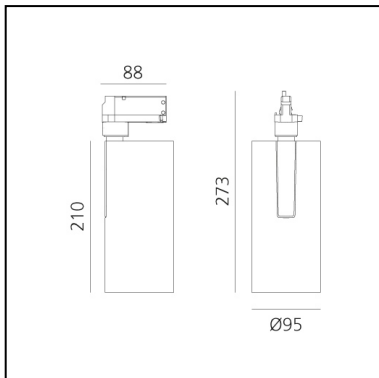

Vector Track 95 60° 2700K DALI Brushed silver

Carlotta de Bevilacqua

IP20    Dimmerable: 

LUMINAIRE

- Watt: **30W**
- Delivered lumens output: **2559lm**
- CCT: **2700K**
- Efficiency: **78%**
- Efficacy: **85.30lm/W**
- CRI: **90**
- Dimmable Typology: **Dali**

Notes

220/240Vac 50/60Hz Electronic ballast included.

DESCRIPTION

Three sizes with three different beam angles each (spot, flood, wide flood) obtained by means of refractive or hybrid optical units. Vector 55 track DALI zoom optic (22°-32°). Junction arm integrated in the spotlight's body to keep the barycentre aligned with the track and prevent any imbalance in possible suspension versions of the track. The junction allows 360° rotation and 90° tilting for maximum emission adjustment freedom. Vector 95 available only in track version. Version with compact 4-conductor (3p+n) adapter with hidden LED driver and not-dimmable phase selector.

PRODUCT CODE: AN21815

FEATURES

- Article Code: **AN21815**
- Colour: **Brushed Silver**
- Installation: **ProjectorTrack**
- Series: **Architectural Indoor**
- Environment: **Indoor**
- design by: **Carlotta de Bevilacqua**

DIMENSIONS

- Height: **cm 27.3**
- Diameter: **cm 9.5**
- Base Length: **cm 8.8**
- Inclination: **-90+90**
- Rotation: **360°**

SOURCES INCLUDED

- Category: **Led**
- Number: **1**
- Watt: **35W**
- Color temperature (K): **2700K**