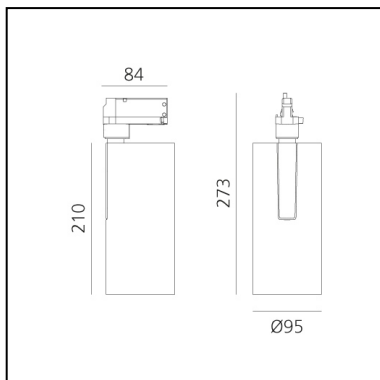

Vector Track 95 60° 2700K DALI Eutrac Black

Carlotta de Bevilacqua

DESCRIPTION

Three sizes with three different beam angles each (spot, flood, wide flood) obtained by means of refractive or hybrid optical units. Vector 55 track DALI zoom optic (22°-32°). Junction arm integrated in the spotlight's body to keep the barycentre aligned with the track and prevent any imbalance in possible suspension versions of the track. The junction allows 360° rotation and 90° tilting for maximum emission adjustment freedom. Vector 95 available only in track version. Version with compact 4-conductor (3p+n) adapter with hidden LED driver and not-dimmable phase selector.

IP20    Dimmerable: 

PRODUCT CODE: AN31804

FEATURES

- Article Code: **AN31804**
- Colour: **Black**
- Installation: **ProjectorTrack**
- Series: **Architectural Indoor**
- Environment: **Indoor**
- design by: **Carlotta de Bevilacqua**

DIMENSIONS

- Height: **cm 27.3**
- Diameter: **cm 9.5**
- Base Length: **cm 8.4**
- Inclination: **-90+90**
- Rotation: **360°**

SOURCES INCLUDED

- Category: **Led**
- Number: **1**
- Watt: **35W**
- Color temperature (K): **2700K**