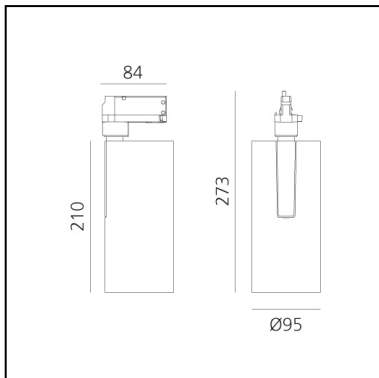

Vector Track 95 60° 2700K DALI Eutrac Brushed bronze

Carlotta de Bevilacqua

IP20    Dimmerable: 

LUMINAIRE

- Watt: **30W**
- Delivered lumens output: **2559lm**
- CCT: **2700K**
- Efficiency: **78%**
- Efficacy: **85.30lm/W**
- CRI: **90**
- Dimmable Typology: **Dali**

Notes

220/240Vac 50/60Hz Electronic ballast included.

DESCRIPTION

Three sizes with three different beam angles each (spot, flood, wide flood) obtained by means of refractive or hybrid optical units. Vector 55 track DALI zoom optic (22°-32°). Junction arm integrated in the spotlight's body to keep the barycentre aligned with the track and prevent any imbalance in possible suspension versions of the track. The junction allows 360° rotation and 90° tilting for maximum emission adjustment freedom. Vector 95 available only in track version. Version with compact 4-conductor (3p+n) adapter with hidden LED driver and not-dimmable phase selector.

PRODUCT CODE: AN31820

FEATURES

- Article Code: **AN31820**
- Colour: **Brushed Bronze**
- Installation: **ProjectorTrack**
- Series: **Architectural Indoor**
- Environment: **Indoor**
- design by: **Carlotta de Bevilacqua**

DIMENSIONS

- Height: **cm 27.3**
- Diameter: **cm 9.5**
- Base Length: **cm 8.4**
- Inclination: **-90+90**
- Rotation: **360°**

SOURCES INCLUDED

- Category: **Led**
- Number: **1**
- Watt: **35W**
- Color temperature (K): **2700K**