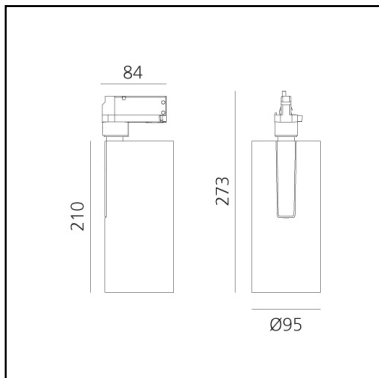

Vector Track 95 60° 2700K DALI Eutrac Brushed copper

Carlotta de Bevilacqua

IP20    Dimmerable: 

LUMINAIRE

- Watt: **30W**
- Delivered lumens output: **2559lm**
- CCT: **2700K**
- Efficiency: **78%**
- Efficacy: **85.30lm/W**
- CRI: **90**
- Dimmable Typology: **Dali**

Notes

220/240Vac 50/60Hz Electronic ballast included.

DESCRIPTION

Three sizes with three different beam angles each (spot, flood, wide flood) obtained by means of refractive or hybrid optical units. Vector 55 track DALI zoom optic (22°-32°). Junction arm integrated in the spotlight's body to keep the barycentre aligned with the track and prevent any imbalance in possible suspension versions of the track. The junction allows 360° rotation and 90° tilting for maximum emission adjustment freedom. Vector 95 available only in track version. Version with compact 4-conductor (3p+n) adapter with hidden LED driver and not-dimmable phase selector.

PRODUCT CODE: AN31818

FEATURES

- Article Code: **AN31818**
- Colour: **Brushed Copper**
- Installation: **ProjectorTrack**
- Series: **Architectural Indoor**
- Environment: **Indoor**
- design by: **Carlotta de Bevilacqua**

DIMENSIONS

- Height: **cm 27.3**
- Diameter: **cm 9.5**
- Base Length: **cm 8.4**
- Inclination: **-90+90**
- Rotation: **360°**

SOURCES INCLUDED

- Category: **Led**
- Number: **1**
- Watt: **35W**
- Color temperature (K): **2700K**