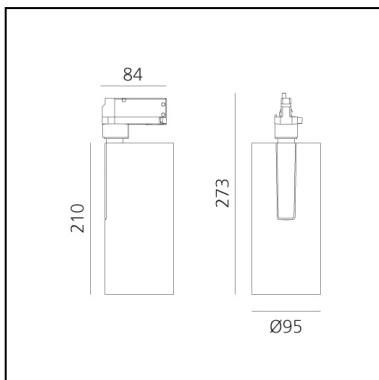

Vector Track 95 60° 2700K DALI Eutrac Brushed silver

Carlotta de Bevilacqua

IP20    Dimmerable: 

LUMINAIRE

- Watt: **30W**
- Delivered lumens output: **2559lm**
- CCT: **2700K**
- Efficiency: **78%**
- Efficacy: **85.30lm/W**
- CRI: **90**
- Dimmable Typology: **Dali**

Notes

220/240Vac 50/60Hz Electronic ballast included.

DESCRIPTION

Three sizes with three different beam angles each (spot, flood, wide flood) obtained by means of refractive or hybrid optical units. Vector 55 track DALI zoom optic (22°-32°). Junction arm integrated in the spotlight's body to keep the barycentre aligned with the track and prevent any imbalance in possible suspension versions of the track. The junction allows 360° rotation and 90° tilting for maximum emission adjustment freedom. Vector 95 available only in track version. Version with compact 4-conductor (3p+n) adapter with hidden LED driver and not-dimmable phase selector.

PRODUCT CODE: AN31815

FEATURES

- Article Code: **AN31815**
- Colour: **Brushed Silver**
- Installation: **ProjectorTrack**
- Series: **Architectural Indoor**
- Environment: **Indoor**
- design by: **Carlotta de Bevilacqua**

DIMENSIONS

- Height: **cm 27.3**
- Diameter: **cm 9.5**
- Base Length: **cm 8.4**
- Inclination: **-90+90**
- Rotation: **360°**

SOURCES INCLUDED

- Category: **Led**
- Number: **1**
- Watt: **35W**
- Color temperature (K): **2700K**