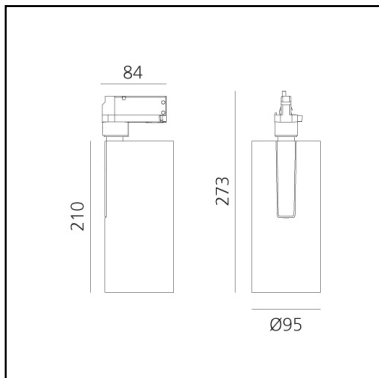

Vector Track 95 60° 2700K DALI Eutrac White

Carlotta de Bevilacqua

IP20    Dimmerable: 

LUMINAIRE

- Watt: **30W**
- Delivered lumens output: **2559lm**
- CCT: **2700K**
- Efficiency: **78%**
- Efficacy: **85.30lm/W**
- CRI: **90**
- Dimmable Typology: **Dali**

Notes

220/240Vac 50/60Hz Electronic ballast included.

DESCRIPTION

Three sizes with three different beam angles each (spot, flood, wide flood) obtained by means of refractive or hybrid optical units. Vector 55 track DALI zoom optic (22°-32°). Junction arm integrated in the spotlight's body to keep the barycentre aligned with the track and prevent any imbalance in possible suspension versions of the track. The junction allows 360° rotation and 90° tilting for maximum emission adjustment freedom. Vector 95 available only in track version. Version with compact 4-conductor (3p+n) adapter with hidden LED driver and not-dimmable phase selector.

PRODUCT CODE: AN31801

FEATURES

- Article Code: **AN31801**
- Colour: **White**
- Installation: **ProjectorTrack**
- Series: **Architectural Indoor**
- Environment: **Indoor**
- design by: **Carlotta de Bevilacqua**

DIMENSIONS

- Height: **cm 27.3**
- Diameter: **cm 9.5**
- Base Length: **cm 8.4**
- Inclination: **-90+90**
- Rotation: **360°**

SOURCES INCLUDED

- Category: **Led**
- Number: **1**
- Watt: **35W**
- Color temperature (K): **2700K**