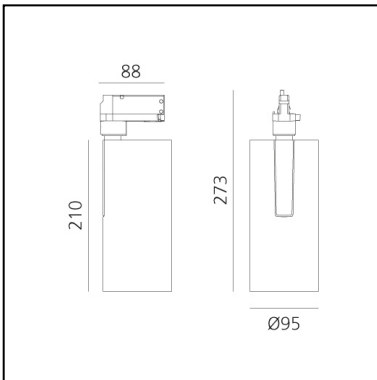

Vector Track 95 60° 2700K DALI White

Carlotta de Bevilacqua

DESCRIPTION

Three sizes with three different beam angles each (spot, flood, wide flood) obtained by means of refractive or hybrid optical units. Vector 55 track DALI zoom optic (22°-32°). Junction arm integrated in the spotlight's body to keep the barycentre aligned with the track and prevent any imbalance in possible suspension versions of the track. The junction allows 360° rotation and 90° tilting for maximum emission adjustment freedom. Vector 95 available only in track version. Version with compact 4-conductor (3p+n) adapter with hidden LED driver and not-dimmable phase selector.

IP20    Dimmerable: 

PRODUCT CODE: AN21801

FEATURES

- Article Code: **AN21801**
- Colour: **White**
- Installation: **ProjectorTrack**
- Series: **Architectural Indoor**
- Environment: **Indoor**
- design by: **Carlotta de Bevilacqua**

DIMENSIONS

- Height: **cm 27.3**
- Diameter: **cm 9.5**
- Base Length: **cm 8.8**
- Inclination: **-90+90**
- Rotation: **360°**

SOURCES INCLUDED

- Category: **Led**
- Number: **1**
- Watt: **35W**
- Color temperature (K): **2700K**

LUMINAIRE

- Watt: **30W**
- Delivered lumens output: **2559lm**
- CCT: **2700K**
- Efficiency: **78%**
- Efficacy: **85.30lm/W**
- CRI: **90**
- Dimmable Typology: **Dali**

Notes

220/240Vac 50/60Hz Electronic ballast included.