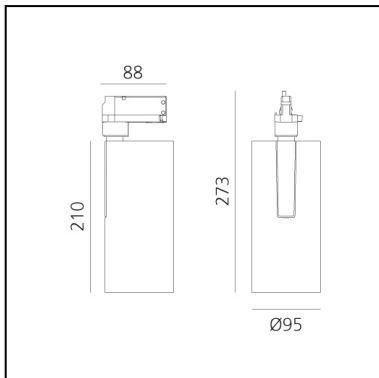

## LUMINAIRE

- Watt: **30W**
- Delivered lumens output: **2559lm**
- CCT: **2700K**
- Efficiency: **78%**
- Efficacy: **85.30lm/W**
- CRI: **90**

## DIMENSIONS

- Height: **cm 27.3**
- Diameter: **cm 9.5**
- Base Length: **cm 8.8**
- Inclination: **-90+90**
- Rotation: **360°**