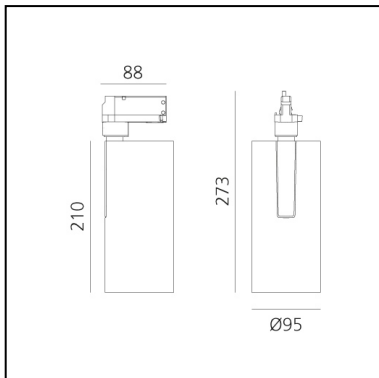

Vector Track 95 60° 2700K Undimmable Brushed copper

Carlotta de Bevilacqua

IP20   

LUMINAIRE

- Watt: **30W**
- Delivered lumens output: **2559lm**
- CCT: **2700K**
- Efficiency: **78%**
- Efficacy: **85.30lm/W**
- CRI: **90**

Notes

220/240Vac 50/60Hz Electronic ballast included.

DESCRIPTION

Three sizes with three different beam angles each (spot, flood, wide flood) obtained by means of refractive or hybrid optical units. Vector 55 track DALI zoom optic (22°-32°). Junction arm integrated in the spotlight's body to keep the barycentre aligned with the track and prevent any imbalance in possible suspension versions of the track. The junction allows 360° rotation and 90° tilting for maximum emission adjustment freedom. Vector 95 available only in track version. Version with compact 4-conductor (3p+n) adapter with hidden LED driver and not-dimmable phase selector.

PRODUCT CODE: AN21318

FEATURES

- Article Code: **AN21318**
- Colour: **Brushed Copper**
- Installation: **ProjectorTrack**
- Series: **Architectural Indoor**
- Environment: **Indoor**
- design by: **Carlotta de Bevilacqua**

DIMENSIONS

- Height: **cm 27.3**
- Diameter: **cm 9.5**
- Base Length: **cm 8.8**
- Inclination: **-90+90**
- Rotation: **360°**

SOURCES INCLUDED

- Category: **Led**
- Number: **1**
- Watt: **35W**
- Color temperature (K): **2700K**