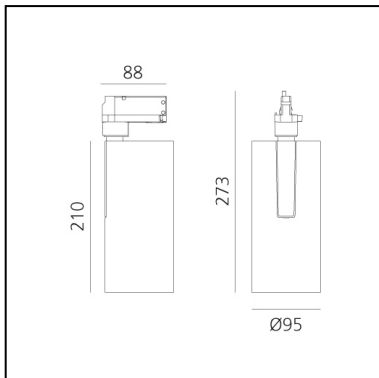

Vector Track 95 60° 2700K Undimmable Brushed silver

Carlotta de Bevilacqua

IP20   

LUMINAIRE

- Watt: **30W**
- Delivered lumens output: **2559lm**
- CCT: **2700K**
- Efficiency: **78%**
- Efficacy: **85.30lm/W**
- CRI: **90**

Notes

220/240Vac 50/60Hz Electronic ballast included.

DESCRIPTION

Three sizes with three different beam angles each (spot, flood, wide flood) obtained by means of refractive or hybrid optical units. Vector 55 track DALI zoom optic (22°-32°). Junction arm integrated in the spotlight's body to keep the barycentre aligned with the track and prevent any imbalance in possible suspension versions of the track. The junction allows 360° rotation and 90° tilting for maximum emission adjustment freedom. Vector 95 available only in track version. Version with compact 4-conductor (3p+n) adapter with hidden LED driver and not-dimmable phase selector.

PRODUCT CODE: AN21315

FEATURES

- Article Code: **AN21315**
- Colour: **Brushed Silver**
- Installation: **ProjectorTrack**
- Series: **Architectural Indoor**
- Environment: **Indoor**
- design by: **Carlotta de Bevilacqua**

DIMENSIONS

- Height: **cm 27.3**
- Diameter: **cm 9.5**
- Base Length: **cm 8.8**
- Inclination: **-90+90**
- Rotation: **360°**

SOURCES INCLUDED

- Category: **Led**
- Number: **1**
- Watt: **35W**
- Color temperature (K): **2700K**