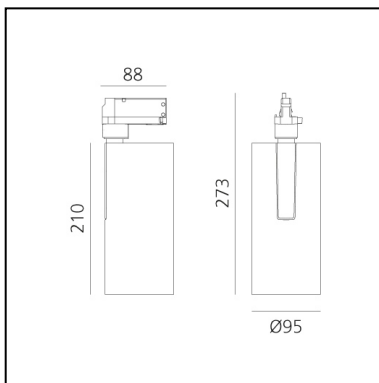

# Vector Track 95 60° 3000K DALI Black

Carlotta de Bevilacqua

## DESCRIPTION

Three sizes with three different beam angles each (spot, flood, wide flood) obtained by means of refractive or hybrid optical units. Vector 55 track DALI zoom optic (22°-32°). Junction arm integrated in the spotlight's body to keep the barycentre aligned with the track and prevent any imbalance in possible suspension versions of the track. The junction allows 360° rotation and 90° tilting for maximum emission adjustment freedom. Vector 95 available only in track version. Version with compact 4-conductor (3p+n) adapter with hidden LED driver and not-dimmable phase selector.

## LUMINAIRE

- Watt: **30W**
- Delivered lumens output: **2662lm**
- CCT: **3000K**
- Efficiency: **78%**
- Efficacy: **88.72lm/W**
- CRI: **90**
- Dimmable Typology: **Dali**

## DIMENSIONS

- Height: **cm 27.3**
- Diameter: **cm 9.5**
- Base Length: **cm 8.8**
- Inclination: **-90+90**
- Rotation: **360°**