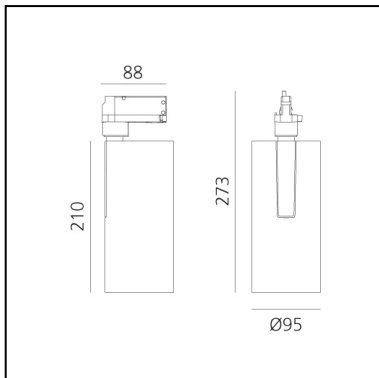

LUMINAIRE

- Watt: **30W**
- Delivered lumens output: **2662lm**
- CCT: **3000K**
- Efficiency: **78%**
- Efficacy: **88.72lm/W**
- CRI: **90**
- Dimmable Typology: **Dali**

Notes

220/240Vac 50/60Hz Electronic ballast included.

DESCRIPTION

Three sizes with three different beam angles each (spot, flood, wide flood) obtained by means of refractive or hybrid optical units. Vector 55 track DALI zoom optic (22°-32°). Junction arm integrated in the spotlight's body to keep the barycentre aligned with the track and prevent any imbalance in possible suspension versions of the track. The junction allows 360° rotation and 90° tilting for maximum emission adjustment freedom. Vector 95 available only in track version. Version with compact 4-conductor (3p+n) adapter with hidden LED driver and not-dimmable phase selector.

PRODUCT CODE: AN20820

FEATURES

- Article Code: **AN20820**
- Colour: **Brushed Bronze**
- Installation: **ProjectorTrack**
- Series: **Architectural Indoor**
- Environment: **Indoor**
- design by: **Carlotta de Bevilacqua**

DIMENSIONS

- Height: **cm 27.3**
- Diameter: **cm 9.5**
- Base Length: **cm 8.8**
- Inclination: **-90+90**
- Rotation: **360°**

SOURCES INCLUDED

- Category: **Led**
- Number: **1**
- Watt: **35W**
- Color temperature (K): **3000K**
- CRI: **90**