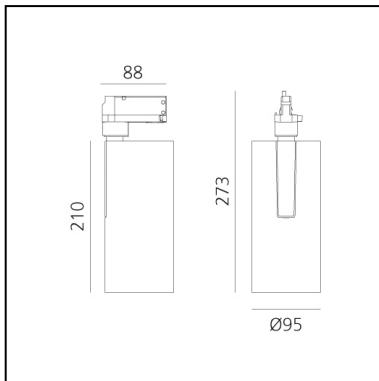

Vector Track 95 60° 3000K DALI

Brushed copper

Carlotta de Bevilacqua

IP20    Dimmerable: 

LUMINAIRE

- Watt: **30W**
- Delivered lumens output: **2662lm**
- CCT: **3000K**
- Efficiency: **78%**
- Efficacy: **88.72lm/W**
- CRI: **90**
- Dimmable Typology: **Dali**

Notes

220/240Vac 50/60Hz Electronic ballast included.

DESCRIPTION

Three sizes with three different beam angles each (spot, flood, wide flood) obtained by means of refractive or hybrid optical units. Vector 55 track DALI zoom optic (22°-32°). Junction arm integrated in the spotlight's body to keep the barycentre aligned with the track and prevent any imbalance in possible suspension versions of the track. The junction allows 360° rotation and 90° tilting for maximum emission adjustment freedom. Vector 95 available only in track version. Version with compact 4-conductor (3p+n) adapter with hidden LED driver and not-dimmable phase selector.

PRODUCT CODE: AN20818

FEATURES

- Article Code: **AN20818**
- Colour: **Brushed Copper**
- Installation: **ProjectorTrack**
- Series: **Architectural Indoor**
- Environment: **Indoor**
- design by: **Carlotta de Bevilacqua**

DIMENSIONS

- Height: **cm 27.3**
- Diameter: **cm 9.5**
- Base Length: **cm 8.8**
- Inclination: **-90+90**
- Rotation: **360°**

SOURCES INCLUDED

- Category: **Led**
- Number: **1**
- Watt: **35W**
- Color temperature (K): **3000K**
- CRI: **90**