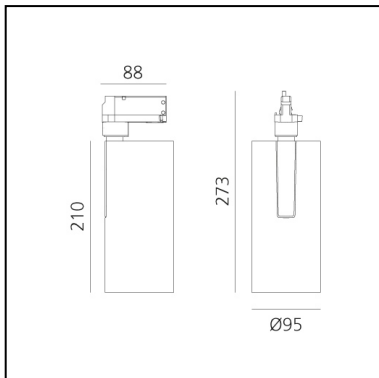

Vector Track 95 60° 3000K DALI Brushed silver

Carlotta de Bevilacqua

IP20    Dimmerable: 

LUMINAIRE

- Watt: **30W**
- Delivered lumens output: **2662lm**
- CCT: **3000K**
- Efficiency: **78%**
- Efficacy: **88.72lm/W**
- CRI: **90**
- Dimmable Typology: **Dali**

Notes

220/240Vac 50/60Hz Electronic ballast included.

DESCRIPTION

Three sizes with three different beam angles each (spot, flood, wide flood) obtained by means of refractive or hybrid optical units. Vector 55 track DALI zoom optic (22°-32°). Junction arm integrated in the spotlight's body to keep the barycentre aligned with the track and prevent any imbalance in possible suspension versions of the track. The junction allows 360° rotation and 90° tilting for maximum emission adjustment freedom. Vector 95 available only in track version. Version with compact 4-conductor (3p+n) adapter with hidden LED driver and not-dimmable phase selector.

PRODUCT CODE: AN20815

FEATURES

- Article Code: **AN20815**
- Colour: **Brushed Silver**
- Installation: **ProjectorTrack**
- Series: **Architectural Indoor**
- Environment: **Indoor**
- design by: **Carlotta de Bevilacqua**

DIMENSIONS

- Height: **cm 27.3**
- Diameter: **cm 9.5**
- Base Length: **cm 8.8**
- Inclination: **-90+90**
- Rotation: **360°**

SOURCES INCLUDED

- Category: **Led**
- Number: **1**
- Watt: **35W**
- Color temperature (K): **3000K**
- CRI: **90**