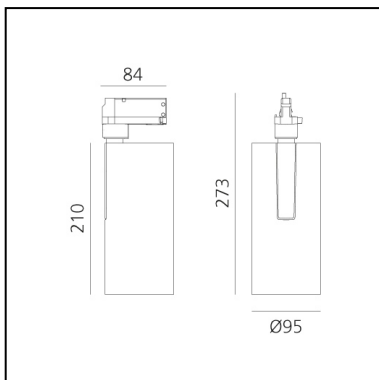

Vector Track 95 60° 3000K DALI Eutrac Black

Carlotta de Bevilacqua

DESCRIPTION

Three sizes with three different beam angles each (spot, flood, wide flood) obtained by means of refractive or hybrid optical units. Vector 55 track DALI zoom optic (22°-32°). Junction arm integrated in the spotlight's body to keep the barycentre aligned with the track and prevent any imbalance in possible suspension versions of the track. The junction allows 360° rotation and 90° tilting for maximum emission adjustment freedom. Vector 95 available only in track version. Version with compact 4-conductor (3p+n) adapter with hidden LED driver and not-dimmable phase selector.

IP20    Dimmerable: 

LUMINAIRE

- Watt: **30W**
- Delivered lumens output: **2662lm**
- CCT: **3000K**
- Efficiency: **78%**
- Efficacy: **88.72lm/W**
- CRI: **90**
- Dimmable Typology: **Dali**

Notes

220/240Vac 50/60Hz Electronic ballast included.

PRODUCT CODE: AN30804

FEATURES

- Article Code: **AN30804**
- Colour: **Black**
- Installation: **ProjectorTrack**
- Series: **Architectural Indoor**
- Environment: **Indoor**
- design by: **Carlotta de Bevilacqua**

DIMENSIONS

- Height: **cm 27.3**
- Diameter: **cm 9.5**
- Base Length: **cm 8.4**
- Inclination: **-90+90**
- Rotation: **360°**

SOURCES INCLUDED

- Category: **Led**
- Number: **1**
- Watt: **35W**
- Color temperature (K): **3000K**
- CRI: **90**