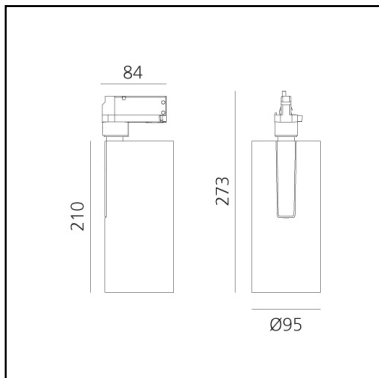

Vector Track 95 60° 3000K DALI Eutrac Brushed bronze

Carlotta de Bevilacqua

IP20    Dimmerable: 

LUMINAIRE

- Watt: **30W**
- Delivered lumens output: **2662lm**
- CCT: **3000K**
- Efficiency: **78%**
- Efficacy: **88.72lm/W**
- CRI: **90**
- Dimmable Typology: **Dali**

Notes

220/240Vac 50/60Hz Electronic ballast included.

DESCRIPTION

Three sizes with three different beam angles each (spot, flood, wide flood) obtained by means of refractive or hybrid optical units. Vector 55 track DALI zoom optic (22°-32°). Junction arm integrated in the spotlight's body to keep the barycentre aligned with the track and prevent any imbalance in possible suspension versions of the track. The junction allows 360° rotation and 90° tilting for maximum emission adjustment freedom. Vector 95 available only in track version. Version with compact 4-conductor (3p+n) adapter with hidden LED driver and not-dimmable phase selector.

PRODUCT CODE: AN30820

FEATURES

- Article Code: **AN30820**
- Colour: **Brushed Bronze**
- Installation: **ProjectorTrack**
- Series: **Architectural Indoor**
- Environment: **Indoor**
- design by: **Carlotta de Bevilacqua**

DIMENSIONS

- Height: **cm 27.3**
- Diameter: **cm 9.5**
- Base Length: **cm 8.4**
- Inclination: **-90+90**
- Rotation: **360°**

SOURCES INCLUDED

- Category: **Led**
- Number: **1**
- Watt: **35W**
- Color temperature (K): **3000K**
- CRI: **90**