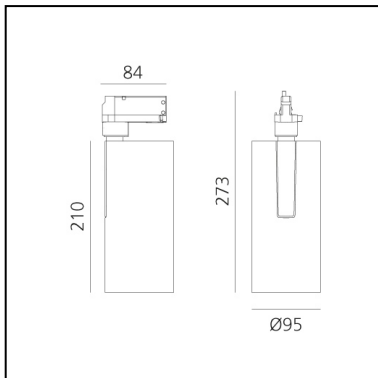

Vector Track 95 60° 3000K DALI Eutrac Brushed copper

Carlotta de Bevilacqua

IP20    Dimmerable: 

LUMINAIRE

- Watt: **30W**
- Delivered lumens output: **2662lm**
- CCT: **3000K**
- Efficiency: **78%**
- Efficacy: **88.72lm/W**
- CRI: **90**
- Dimmable Typology: **Dali**

Notes

220/240Vac 50/60Hz Electronic ballast included.

DESCRIPTION

Three sizes with three different beam angles each (spot, flood, wide flood) obtained by means of refractive or hybrid optical units. Vector 55 track DALI zoom optic (22°-32°). Junction arm integrated in the spotlight's body to keep the barycentre aligned with the track and prevent any imbalance in possible suspension versions of the track. The junction allows 360° rotation and 90° tilting for maximum emission adjustment freedom. Vector 95 available only in track version. Version with compact 4-conductor (3p+n) adapter with hidden LED driver and not-dimmable phase selector.

PRODUCT CODE: AN30818

FEATURES

- Article Code: **AN30818**
- Colour: **Brushed Copper**
- Installation: **ProjectorTrack**
- Series: **Architectural Indoor**
- Environment: **Indoor**
- design by: **Carlotta de Bevilacqua**

DIMENSIONS

- Height: **cm 27.3**
- Diameter: **cm 9.5**
- Base Length: **cm 8.4**
- Inclination: **-90+90**
- Rotation: **360°**

SOURCES INCLUDED

- Category: **Led**
- Number: **1**
- Watt: **35W**
- Color temperature (K): **3000K**
- CRI: **90**