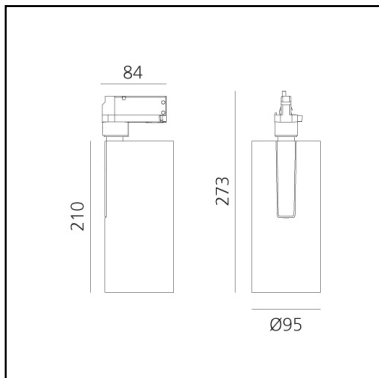

Vector Track 95 60° 3000K DALI Eutrac Brushed silver

Carlotta de Bevilacqua

IP20    Dimmerable: 

LUMINAIRE

- Watt: **30W**
- Delivered lumens output: **2662lm**
- CCT: **3000K**
- Efficiency: **78%**
- Efficacy: **88.72lm/W**
- CRI: **90**
- Dimmable Typology: **Dali**

Notes

220/240Vac 50/60Hz Electronic ballast included.

DESCRIPTION

Three sizes with three different beam angles each (spot, flood, wide flood) obtained by means of refractive or hybrid optical units. Vector 55 track DALI zoom optic (22°-32°). Junction arm integrated in the spotlight's body to keep the barycentre aligned with the track and prevent any imbalance in possible suspension versions of the track. The junction allows 360° rotation and 90° tilting for maximum emission adjustment freedom. Vector 95 available only in track version. Version with compact 4-conductor (3p+n) adapter with hidden LED driver and not-dimmable phase selector.

PRODUCT CODE: AN30815

FEATURES

- Article Code: **AN30815**
- Colour: **Brushed Silver**
- Installation: **ProjectorTrack**
- Series: **Architectural Indoor**
- Environment: **Indoor**
- design by: **Carlotta de Bevilacqua**

DIMENSIONS

- Height: **cm 27.3**
- Diameter: **cm 9.5**
- Base Length: **cm 8.4**
- Inclination: **-90+90**
- Rotation: **360°**

SOURCES INCLUDED

- Category: **Led**
- Number: **1**
- Watt: **35W**
- Color temperature (K): **3000K**
- CRI: **90**