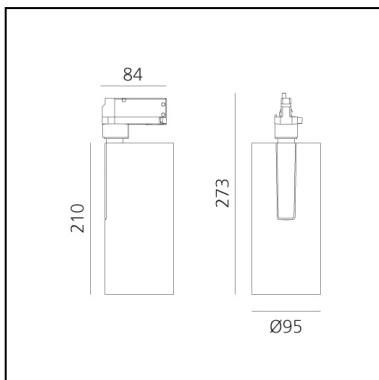

Vector Track 95 60° 3000K DALI Eutrac White

Carlotta de Bevilacqua

IP20    Dimmerable: 

LUMINAIRE

- Watt: **30W**
- Delivered lumens output: **2662lm**
- CCT: **3000K**
- Efficiency: **78%**
- Efficacy: **88.72lm/W**
- CRI: **90**
- Dimmable Typology: **Dali**

Notes

220/240Vac 50/60Hz Electronic ballast included.

DESCRIPTION

Three sizes with three different beam angles each (spot, flood, wide flood) obtained by means of refractive or hybrid optical units. Vector 55 track DALI zoom optic (22°-32°). Junction arm integrated in the spotlight's body to keep the barycentre aligned with the track and prevent any imbalance in possible suspension versions of the track. The junction allows 360° rotation and 90° tilting for maximum emission adjustment freedom. Vector 95 available only in track version. Version with compact 4-conductor (3p+n) adapter with hidden LED driver and not-dimmable phase selector.

PRODUCT CODE: AN30801

FEATURES

- Article Code: **AN30801**
- Colour: **White**
- Installation: **ProjectorTrack**
- Series: **Architectural Indoor**
- Environment: **Indoor**
- design by: **Carlotta de Bevilacqua**

DIMENSIONS

- Height: **cm 27.3**
- Diameter: **cm 9.5**
- Base Length: **cm 8.4**
- Inclination: **-90+90**
- Rotation: **360°**

SOURCES INCLUDED

- Category: **Led**
- Number: **1**
- Watt: **35W**
- Color temperature (K): **3000K**
- CRI: **90**