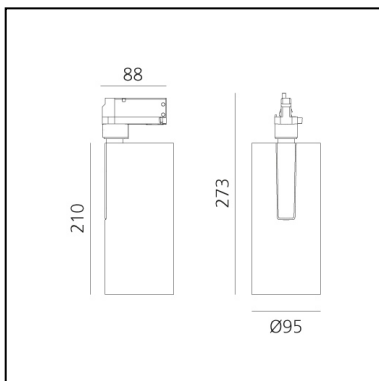

# Vector Track 95 60° 3000K DALI White

Carlotta de Bevilacqua

IP20    Dimmerable: 

## LUMINAIRE

- Watt: **30W**
- Delivered lumens output: **2662lm**
- CCT: **3000K**
- Efficiency: **78%**
- Efficacy: **88.72lm/W**
- CRI: **90**
- Dimmable Typology: **Dali**

## DIMENSIONS

- Height: **cm 27.3**
- Diameter: **cm 9.5**
- Base Length: **cm 8.8**
- Inclination: **-90+90**
- Rotation: **360°**