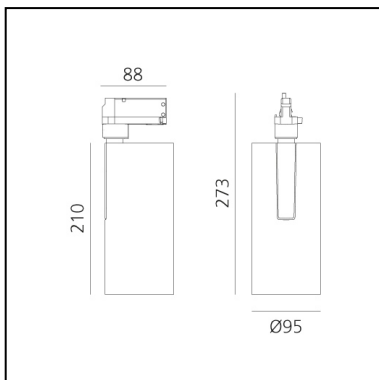

Vector Track 95 60° 3000K Undimmable Black

Carlotta de Bevilacqua

DESCRIPTION

Three sizes with three different beam angles each (spot, flood, wide flood) obtained by means of refractive or hybrid optical units. Vector 55 track DALI zoom optic (22°-32°). Junction arm integrated in the spotlight's body to keep the barycentre aligned with the track and prevent any imbalance in possible suspension versions of the track. The junction allows 360° rotation and 90° tilting for maximum emission adjustment freedom. Vector 95 available only in track version. Version with compact 4-conductor (3p+n) adapter with hidden LED driver and not-dimmable phase selector.

IP20   

LUMINAIRE

- Watt: **30W**
- Delivered lumens output: **2662lm**
- CCT: **3000K**
- Efficiency: **78%**
- Efficacy: **88.72lm/W**
- CRI: **90**

Notes

220/240Vac 50/60Hz Electronic ballast included.

PRODUCT CODE: AN20304

FEATURES

- Article Code: **AN20304**
- Colour: **Black**
- Installation: **ProjectorTrack**
- Series: **Architectural Indoor**
- Environment: **Indoor**
- design by: **Carlotta de Bevilacqua**

DIMENSIONS

- Height: **cm 27.3**
- Diameter: **cm 9.5**
- Base Length: **cm 8.8**
- Inclination: **-90+90**
- Rotation: **360°**

SOURCES INCLUDED

- Category: **Led**
- Number: **1**
- Watt: **35W**
- Color temperature (K): **3000K**
- CRI: **90**