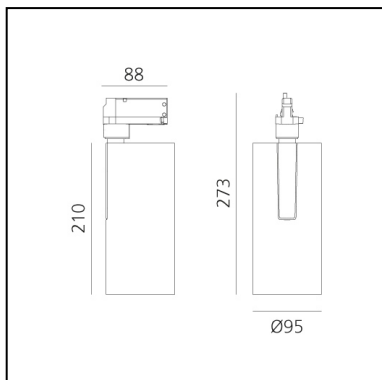

SOURCES INCLUDED

- Category: **Led**
- Number: **1**
- Watt: **35W**
- Color temperature (K): **3000K**
- CRI: **90**

LUMINAIRE

- Watt: **30W**
- Delivered lumens output: **2662lm**
- CCT: **3000K**
- Efficiency: **78%**
- Efficacy: **88.72lm/W**
- CRI: **90**

Notes

220/240Vac 50/60Hz Electronic ballast included.