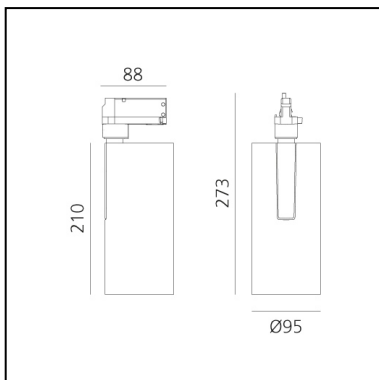

Vector Track 95 60° 3000K Undimmable Brushed copper

Carlotta de Bevilacqua

DESCRIPTION

Three sizes with three different beam angles each (spot, flood, wide flood) obtained by means of refractive or hybrid optical units. Vector 55 track DALI zoom optic (22°-32°). Junction arm integrated in the spotlight's body to keep the barycentre aligned with the track and prevent any imbalance in possible suspension versions of the track. The junction allows 360° rotation and 90° tilting for maximum emission adjustment freedom. Vector 95 available only in track version. Version with compact 4-conductor (3p+n) adapter with hidden LED driver and not-dimmable phase selector.

IP20   

LUMINAIRE

- Watt: **30W**
- Delivered lumens output: **2662lm**
- CCT: **3000K**
- Efficiency: **78%**
- Efficacy: **88.72lm/W**
- CRI: **90**

Notes

220/240Vac 50/60Hz Electronic ballast included.

PRODUCT CODE: AN20318

FEATURES

- Article Code: **AN20318**
- Colour: **Brushed Copper**
- Installation: **ProjectorTrack**
- Series: **Architectural Indoor**
- Environment: **Indoor**
- design by: **Carlotta de Bevilacqua**

DIMENSIONS

- Height: **cm 27.3**
- Diameter: **cm 9.5**
- Base Length: **cm 8.8**
- Inclination: **-90+90**
- Rotation: **360°**

SOURCES INCLUDED

- Category: **Led**
- Number: **1**
- Watt: **35W**
- Color temperature (K): **3000K**
- CRI: **90**